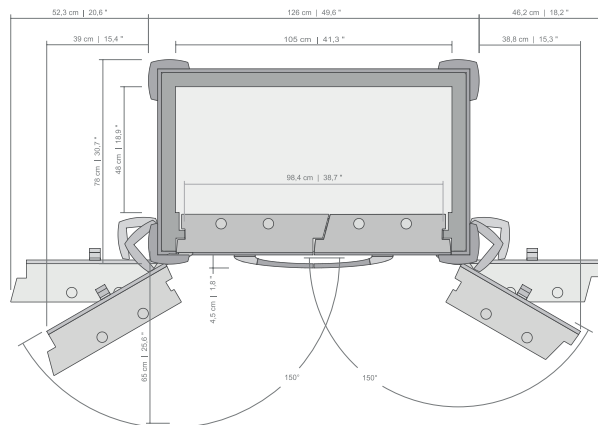

HYAS WOOD

TECHNICAL DETAILS

- Dimensions “wood” (HxWxD): 107 x 126 x 78 cm (plus handle)
- Dimensions “wood” (HxWxD): 42.1 x 49.6 x 30.7 inches (+ 2.8“ handle)
- Security level: built pursuant to VDS III/EN 1143-1
- Net weight: ca. 1060 kg
- Volume: ca. 210 l
- Electrical power supply: 1 x 110V or 230V
- Year of production: 2016

EXTERIOR

- Corpus covered in wood (smoked oak hand brushed)
- Stocktronic drawer in safe optic
- Bespoke handle made of wood and plated full brass

INTERIOR

- 8 drawers covered in wood (smoked oak hand brushed) and lined in Stockinger Suede
- 18 BELUWO watch winders in a large drawer incl. glass front
- Internal illumination system (LED)