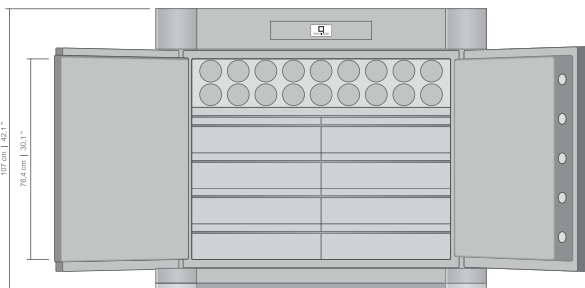

HYAS WOOD

TECHNICAL DETAILS

- Dimensions “wood” (HxWxD): 107 x 126 x 78 cm (plus handle)
- Dimensions “wood” (HxWxD): 42.1 x 49.6 x 30.7 inches (+ 2.8“ handle)
- Security level: built pursuant to VDS III/EN 1143-1
- Net weight: ca. 1060 kg
- Volume: ca. 210 l
- Electrical power supply: 1 x 110V or 230V
- Year of production: 2016

EXTERIOR

- Corpus covered in wood (smoked oak hand brushed)
- Stocktronic drawer in safe optic
- Bespoke handle made of wood and plated full brass

INTERIOR

- 8 drawers covered in wood (smoked oak hand brushed) and lined in Stockinger Suede
- 18 BELUWO watch winders in a large drawer incl. glass front
- Internal illumination system (LED)