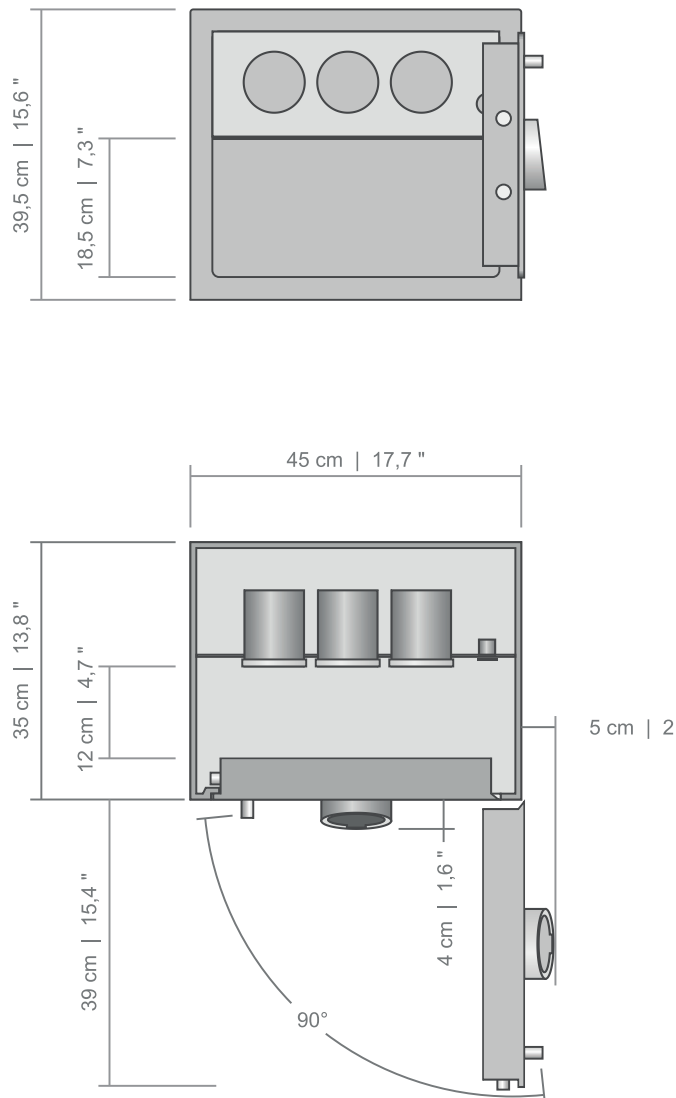

## TECHNICAL DETAILS

- Dimensions (HxWxD): 39,5 x 45 x 39 cm (incl. handle & control panel)
- Dimensions (HxWxD): 15.5 x 17.7 x 15.3 inches (incl. handle & control panel)
- Net weight: ca. 39 kg/85.9 lbs
- Hinges on the right-side standard, left side available/surcharge
- Electronic locking system: Primor 3.200 with emergency key
- 1 master code for the hotel management/owner
- Four-digit security code, individually changeable by each guest
- Bolting possibility on the base of the safe
- Power supply via 9V monoblock battery (electronic locking system)
- The power supply of the safe is SELV (Safety Extra Low Voltage) of 12-24V. Our clients are receiving a high-quality power supply (110-240V) upon delivery (for LED lighting, precision watch winders and 5V USB charger).