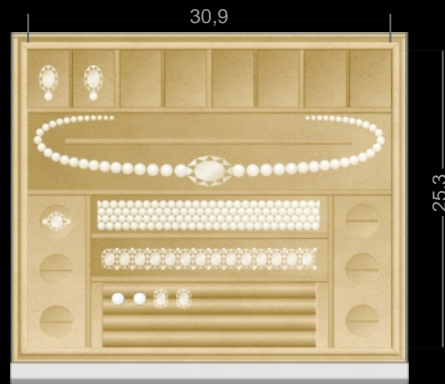

STOCKINGER Safe CUBE III

“Pearl ruby red - Gold - Beige white ”

Technical details and dimensions:

- Patented electronic locking system Stocktronic
- Integrated emergency alarm and anchoring device
- Stockinger security grade III
- HxWxD: 67,5 x 52,0 x 50,5 cm / 26,5 x 20,4 x 19,9 in
- Weight: ca. 300 kg / 661 lbs
- Volume: ca. 590 dl / 3600 in³

Individual finish:

- Body and door in Pearl ruby red lacquer
- Interior and fittings finished in Stockinger Gold
- Free space (ingress height: 10 cm / inner height: 12 cm)
- Two drawers (height: 6 cm), lined in Beige white
- One drawer (height: 8 cm), lined in Beige white
- One drawer (height: 10 cm), lined in Beige white
- Three trays for jewellery & watches lined in Beige white
- Internal light system (white)

drawer #2
tray 1200

drawer #3
tray 1910

dimension = approx. centimeters
 1 cm = 0,39 in
 1 in = 2,54 cm

STOCKINGER MANUFATUR

EICHENSTRASSE 15 · 82061 NEURIED · GERMANY · TEL: +49 89-7590 5828 · FAX: +49 89-7590 5830 · INFO@STOCKINGER.COM
 WWW.STOCKINGER.COM