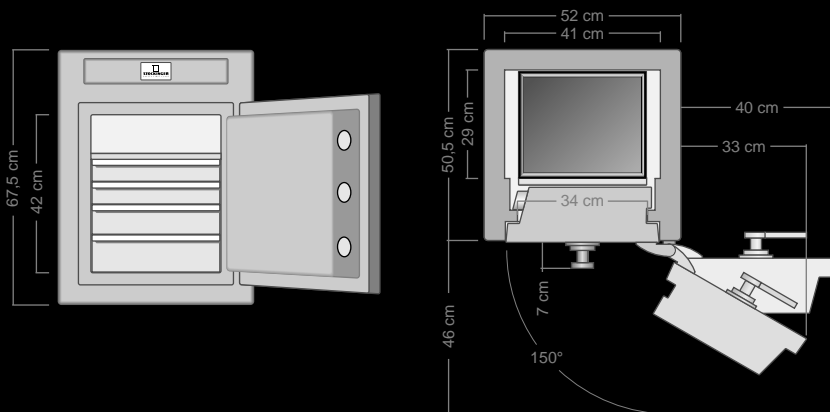

STOCKINGER Safe CUBE III

“Pearl ruby red - Gold - Beige white ”

Technical details and dimensions:

- Patented electronic locking system Stocktronic
- Integrated emergency alarm and anchoring device
- Stockinger security grade III
- HxWxD: 67,5 x 52,0 x 50,5 cm / 26,5 x 20,4 x 19,9 in
- Weight: ca. 300 kg / 661 lbs
- Volume: ca. 590 dl / 3600 in³

Individual finish:

- Body and door in Pearl ruby red lacquer
- Interior and fittings finished in Stockinger Gold
- Free space (ingress height: 10 cm / inner height: 12 cm)
- Two drawers (height: 6 cm), lined in Beige white
- One drawer (height: 8 cm), lined in Beige white
- One drawer (height: 10 cm), lined in Beige white
- Three trays for jewellery & watches lined in Beige white
- Internal light system (white)

Price: 31.000 Euro (net, ex works)

STOCKINGER MANUFAKTUR

EICHENSTRASSE 15 · 82061 NEURIED · GERMANY · TEL: +49 89-7590 5828 · FAX: +49 89-7590 5830 · INFO@STOCKINGER.COM
WWW.STOCKINGER.COM