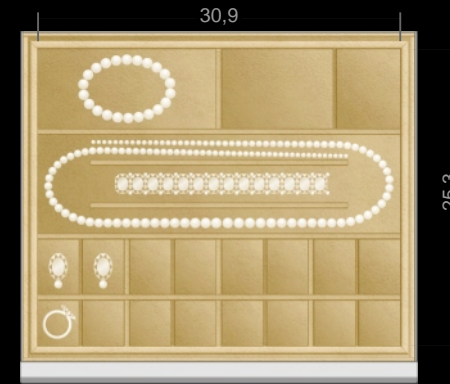

Individual finish:

- Body and door in Pearl ruby red lacquer
- Interior and fittings finished in Stockinger Gold
- Free space (ingress height: 10 cm / inner height: 12 cm)
- Two drawers (height: 6 cm), lined in Beige white
- One drawer (height: 8 cm), lined in Beige white
- One drawer (height: 10 cm), lined in Beige white
- Three trays for jewellery & watches lined in Beige white
- Internal light system (white)

drawer #2
tray 1200

drawer #3
tray 1910

dimension = approx. centimeters
 1 cm = 0,39 in
 1 in = 2,54 cm

STOCKINGER MANUFATUR

EICHENSTRASSE 15 · 82061 NEURIED · GERMANY · TEL: +49 89-7590 5828 · FAX: +49 89-7590 5830 · INFO@STOCKINGER.COM
 WWW.STOCKINGER.COM